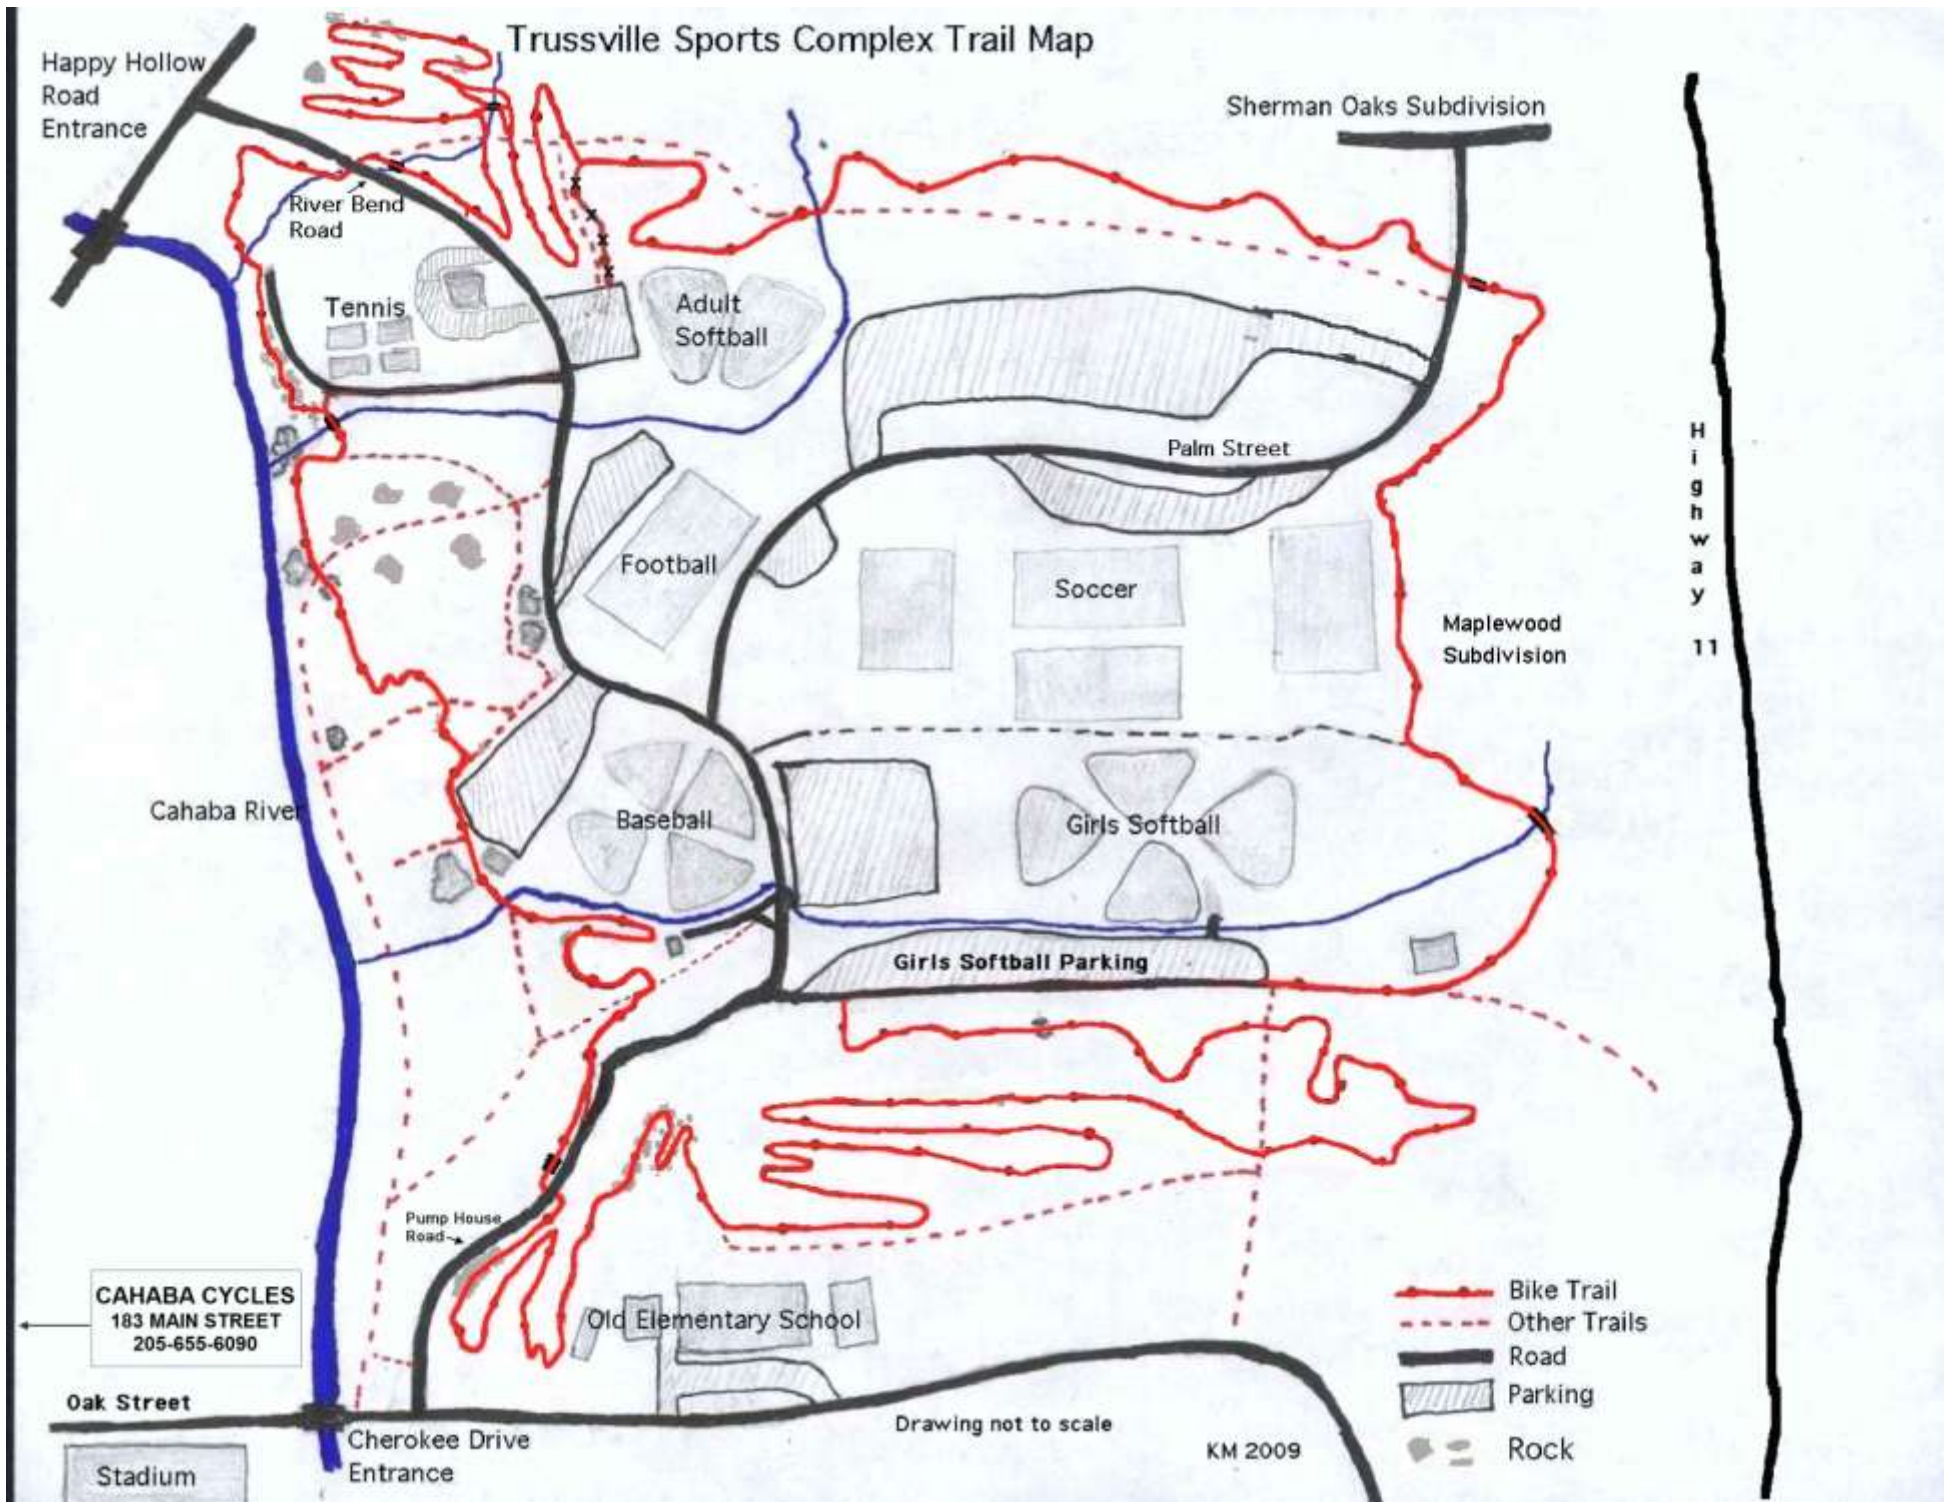

Trussville Sports Complex Trail Map

Happy Hollow Road Entrance

Sherman Oaks Subdivision

River Bend Road

Tennis

Adult Softball

Palm Street

Football

Soccer

Maplewood Subdivision

Cahaba River

Baseball

Girls Softball

Girls Softball Parking

Pump House Road

Old Elementary School

CAHABA CYCLES
183 MAIN STREET
205-655-6090

Oak Street

Cherokee Drive Entrance

Stadium

- Bike Trail
- Other Trails
- Road
- Parking
- Rock

Drawing not to scale

KM 2009

H
i
g
h
w
a
y